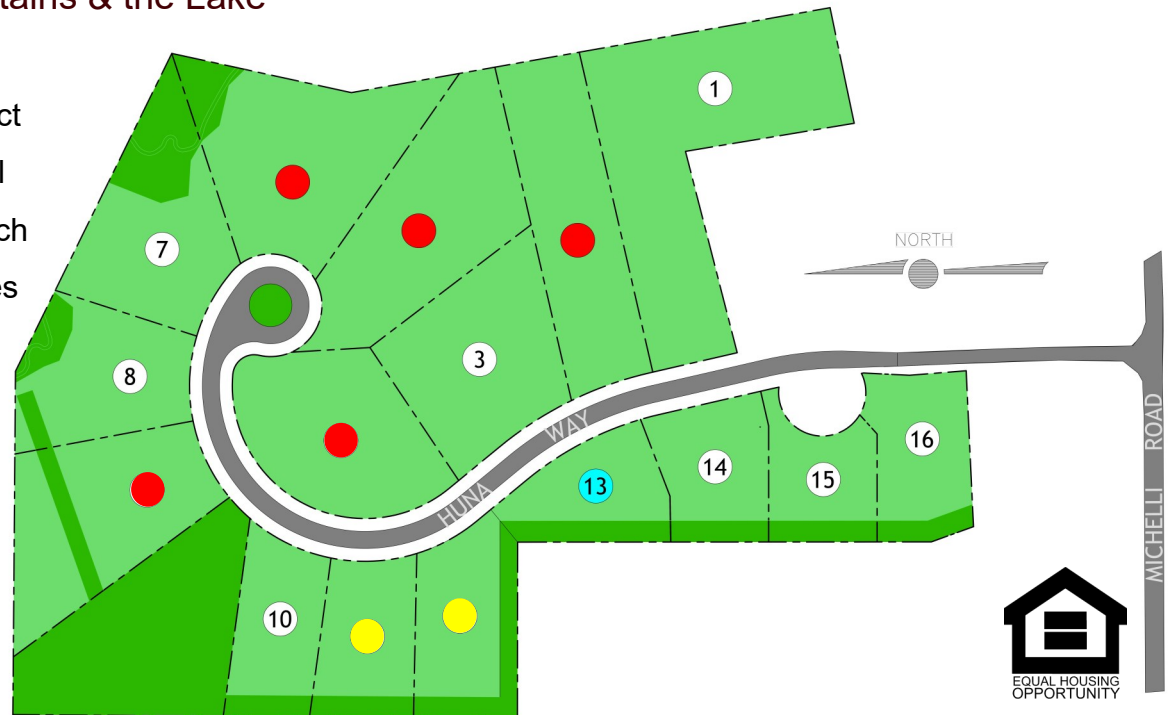

MOUNTAINS EDGE

at Lake George

16 Custom Built Homes

Private Homesites between the Mountains & the Lake

Town of Lake George

Lake George School District

Public Sewer, Drilled Well

1 mile to Million Dollar Beach

.47 to 1.48 acres homesites

- SOLD
- LOT HOLD
- MODEL
- QUICK DELIVERY

Kodiak
CONSTRUCTION INC

Gerald Magoolaghan
Lic. Real Estate Salesperson
Gerry@TheCartierGroup.com
Direct Line: (518) 788-8220

Heather Willig
Lic. Real Estate Salesperson
Heather@TheCartierGroup.com
Direct Line: (518) 339-1534

cartier
REAL ESTATE GROUP