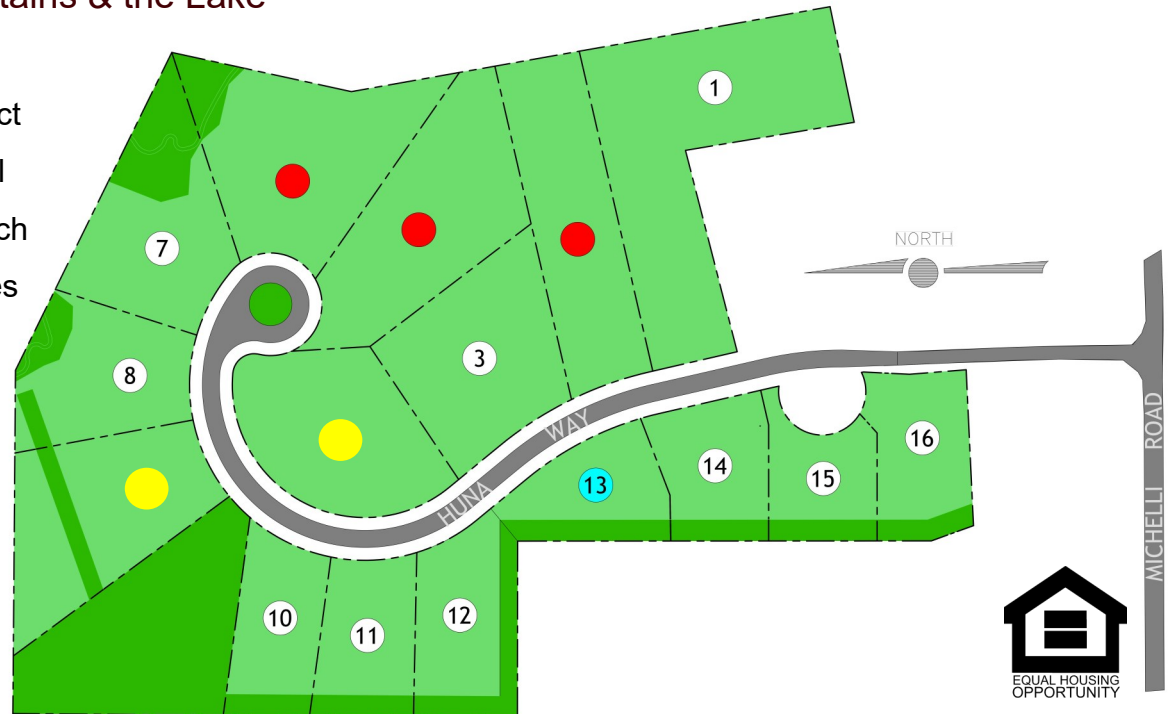

MOUNTAINS EDGE

at Lake George

16 Custom Built Homes

Private Homesites between the Mountains & the Lake

Town of Lake George

Lake George School District

Public Sewer, Drilled Well

1 mile to Million Dollar Beach

.47 to 1.48 acres homesites

-  SOLD
-  LOT HOLD
-  MODEL
-  QUICK DELIVERY

Kodiak
CONSTRUCTION INC

Gerald Magoolaghan
Lic. Real Estate Salesperson
Gerry@TheCartierGroup.com
Direct Line: (518) 788-8220

Heather Willig
Lic. Real Estate Salesperson
Heather@TheCartierGroup.com
Direct Line: (518) 339-1534