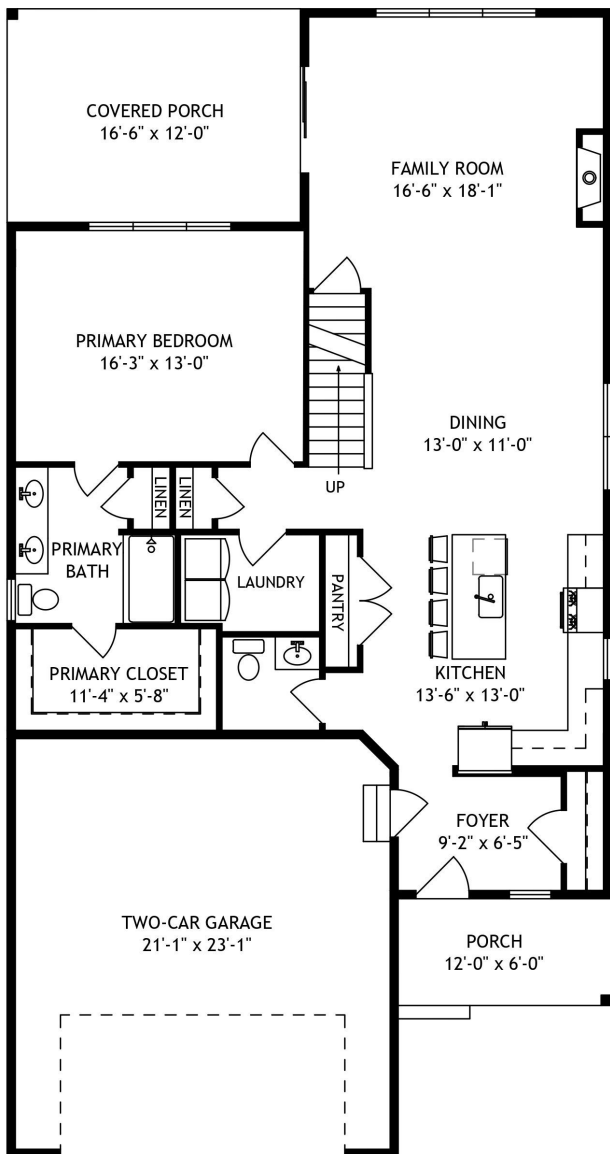

Optional Features Shown

## Copper

- 1,817 Square Feet
- 3 Bedrooms, 2.5 Bathrooms