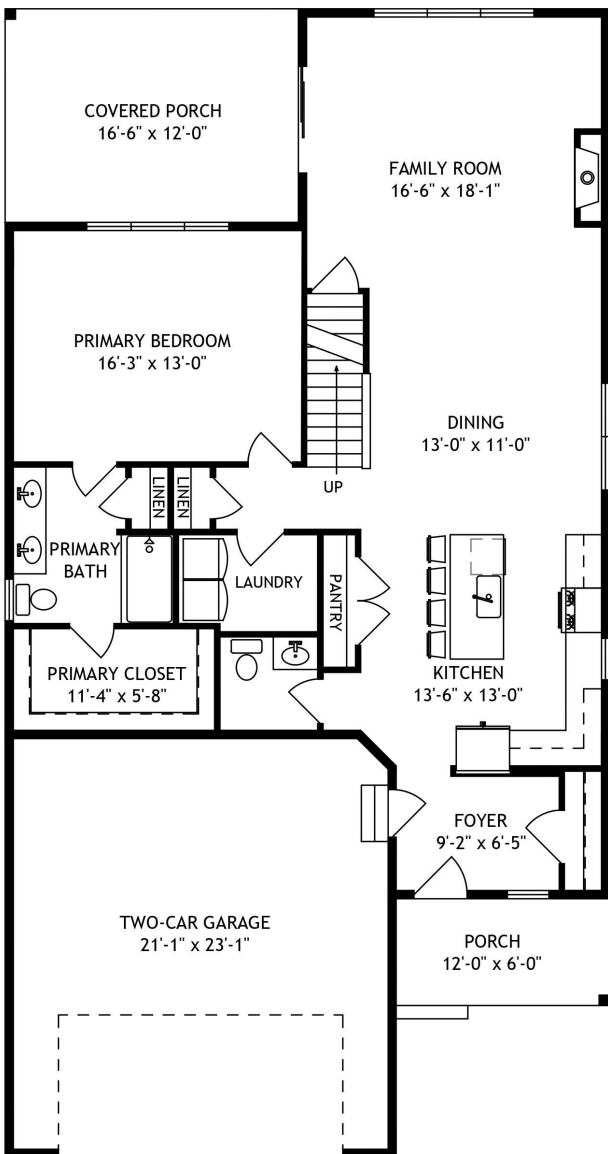

Optional Features Shown

## Copper

- 1,817 Square Feet
- 3 Bedrooms, 2.5 Bathrooms