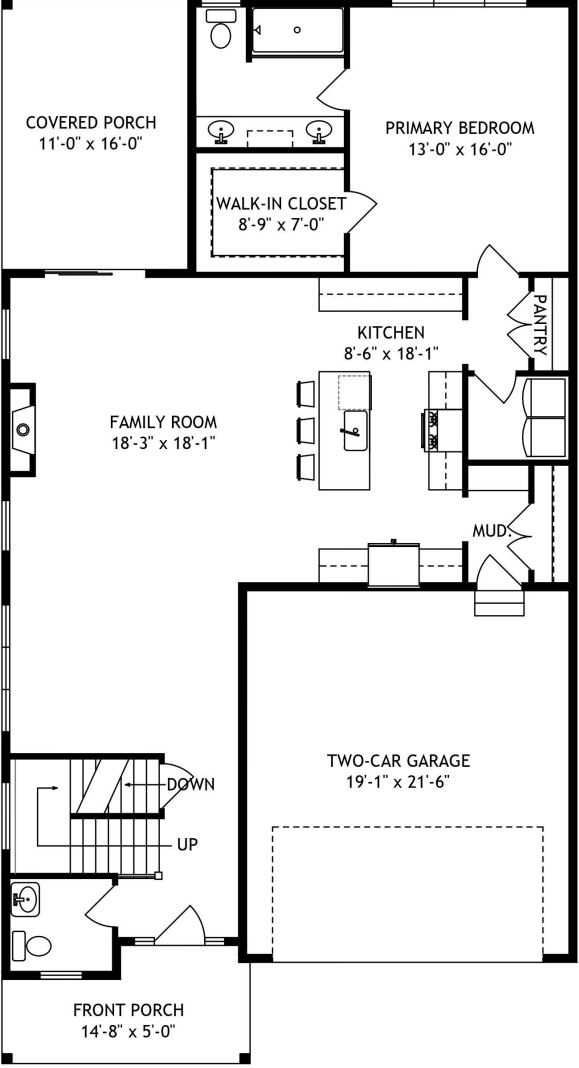

Optional Features Shown

Clover

- 2,202 Square Feet
- 4 Bedrooms, 2.5 Bathrooms
- Study Loft