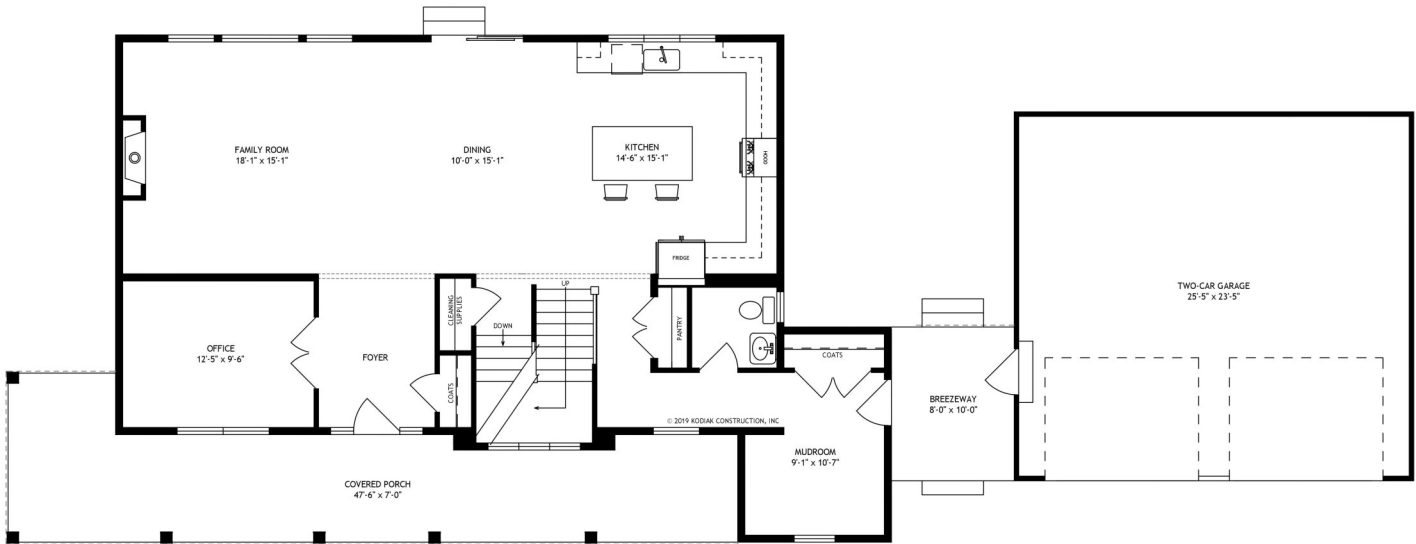

Colden

Starting From \$568,500

Starting From \$568,500

- Town of Greenfield
- Saratoga Springs School District
- Farmhouse Design
- 3-Bedroom, 2.5 Bath
- 1st Floor Office
- 2,402 Square Feet
- Breezeway attached Two-Car Garage
- Open Living Space