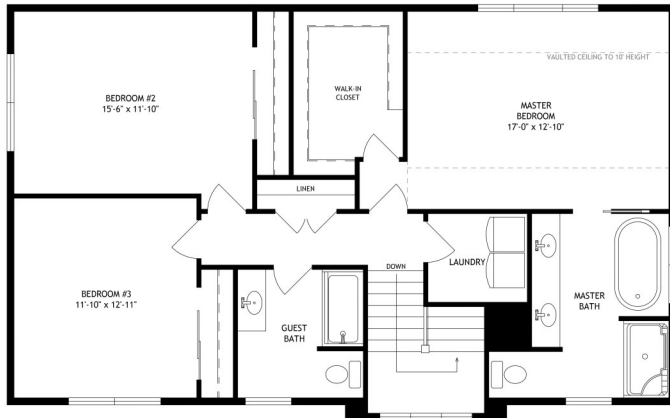

Colden

Starting From \$568,500

Starting From \$568,500

- Town of Greenfield
- Saratoga Springs School District
- Farmhouse Design
- 3-Bedroom, 2.5 Bath
- 1st Floor Office
- 2,402 Square Feet
- Breezeway attached Two-Car Garage
- Open Living Space